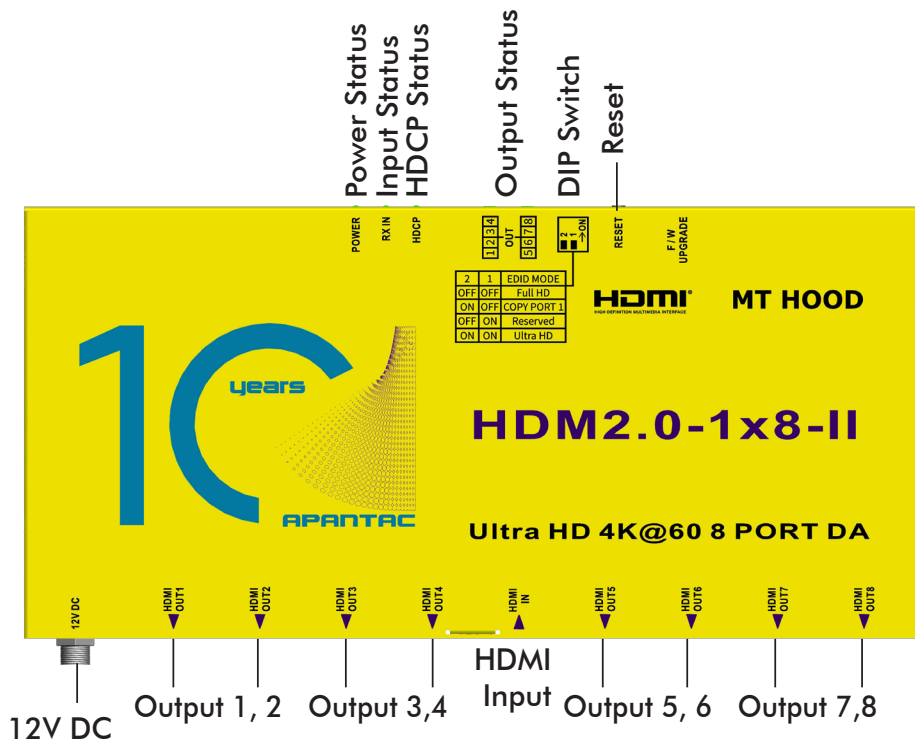

# 1X8 HDMI 2.0 SPLITTERS/DISTRIBUTION AMPLIFIERS

## HDM2.0-1X8

- Supports 4K/UHD 24/25/30/50/60Hz
- Supports HDMI 2.0/HDCP 2.2 downward compatible to HDMI 1.4/HDCP 1.x
- Supports 4:4:4, 4:2:2, SDR and HDR
- Supports BT601, BT709, and BT2020
- Supports LPCM, Dobby True HD and Dolby Digital
- EDID Management (copy from output 1)
- Cascadable for input expansion up to 8 levels
- LED Status/Error indicators
- FW upgradable

MODEL	HDM2.0-1x8-II
Description	1x8 4K UHD splitter
Input	HDMI (Female)
Output	8 HDMI (Female)
Resolution	4K/UHD 24/25/30/50/60 Hz 4:4:4/4:2:2/4:2:0
Cable Distance	33 ft (10 meters) Max
HDCP	HDCP 2.2 and 1.4
Color Space	BT 601, 709 and 2020
Dynamic Range	HDR/SDR
HDMI Audio Support	LPCM, Dolby Tru HD, Dolby Digital/Plus/EX,DTS, DTS-HD
Power	DC 12V 1.25A
Weight	700g
Dimension	237x114x25 mm