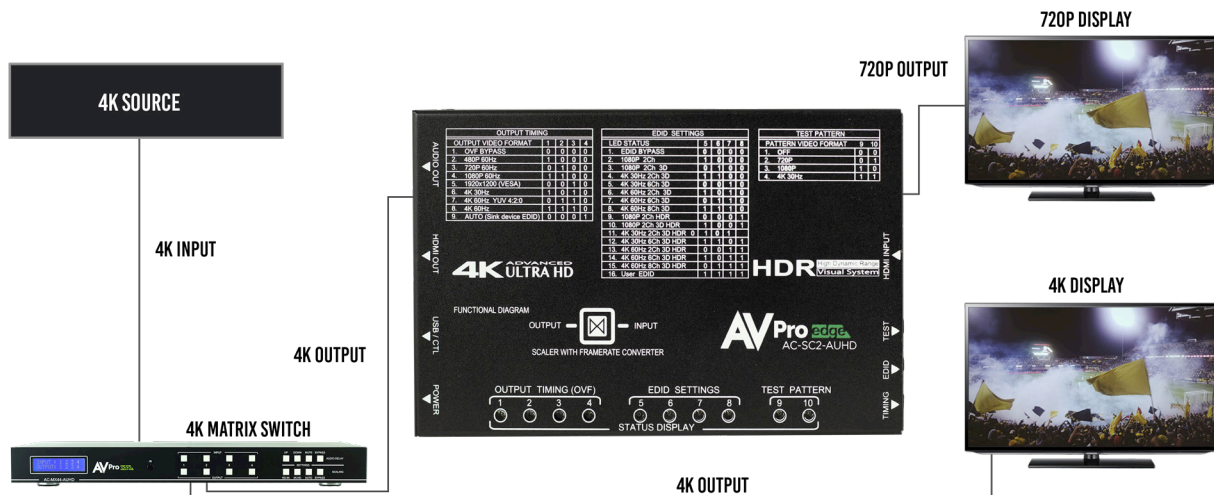

DISTRIBUTED SYSTEM DOWN-SCALING

WITH THE AC-SC2-AUHD YOU ARE ABLE TO DOWNSCALE (AS SHOWN) OR UPSCALE A SIGNAL TO DISTRIBUTE THE BEST POSSIBLE PICTURE TO ANY DISPLAY.