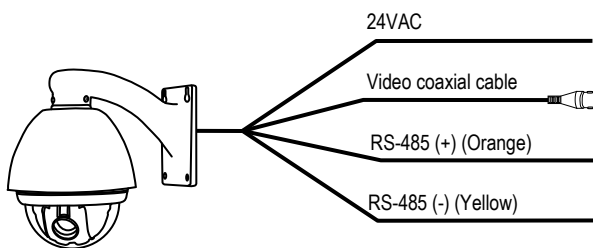

Small Size. Huge Functionality.

**10x
Optical
Zoom**

Optical zoom allows clean, clear close-up images.

**128x
DSS**

DSS helps the camera pick up images in poor lighting.

**10x
Digital
Zoom**

Digital zoom allows the camera to zoom in up to 100x.

**127
Presets**

127 Presets, each with its own programmable options.

**360°
Sec.
Pan/Tilt**

Camera is capable of 360° endless pan and 95° tilt (180° with auto-flip).

**Privacy
Masks**

Up to four privacy masks can be created to cover areas or objects.

**Day
and
Night**

True Day and Night with IR cut filter (ICR)

**Indoor
Outdoor**

Rugged construction for indoor or outdoor use.

Basic Installation: