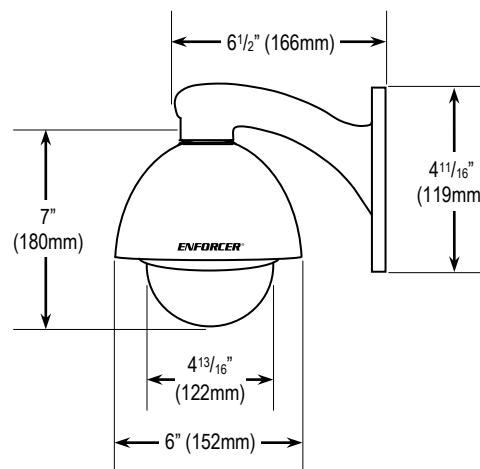

Dimensions:

Optional Accessories:

EV-7100CEILM

EV-7100POLEM

EV-7100CORNM

SECO-LARM

16842 Millikan Avenue
Irvine, CA 92606

Tel: 1-949-261-2999

1-800-662-0800

Fax: 1-949-261-7326

Web: www.seco-larm.com

Email: info@seco-larm.com

Copyright © 2011
SECO-LARM U.S.A., Inc.
All rights reserved